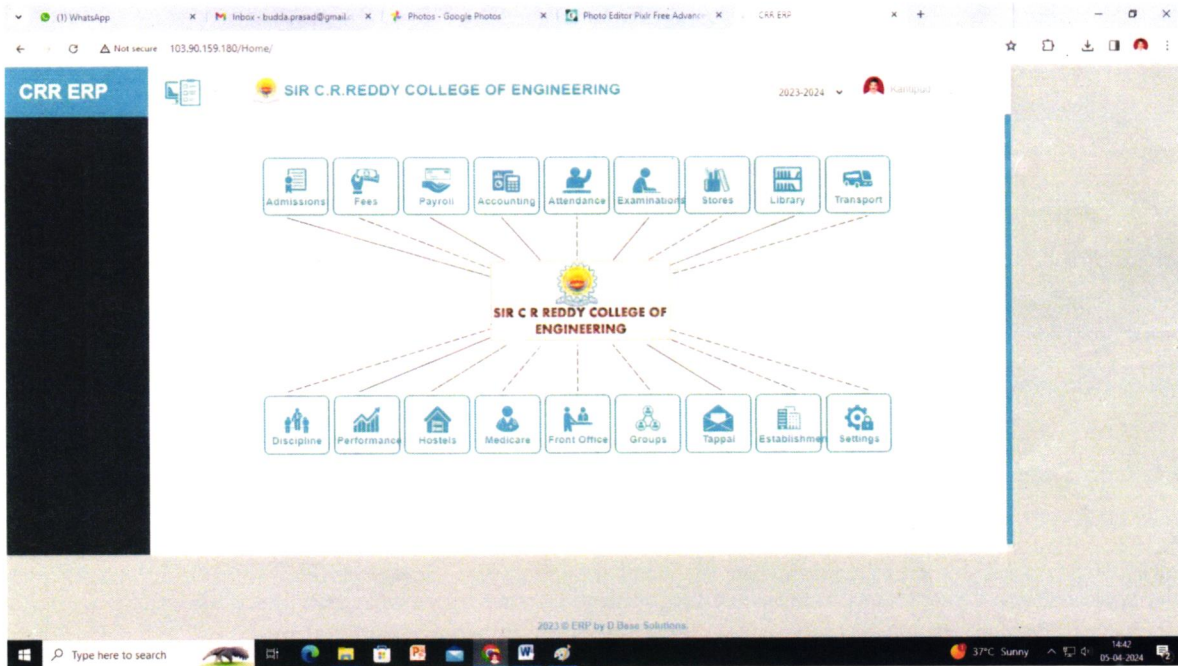

Estd. 1989

SIR C. R. REDDY COLLEGE OF ENGINEERING

ELURU-534007, Eluru Dist., A.P., INDIA

ACCREDITED BY NBA, APPROVED BY ALL INDIA COUNCIL FOR TECHNICAL EDUCATION, NEW DELHI,
PERMANENTLY AFFILIATED TO JNTUK, KAKINADA

www.sircrrengg.ac.in

OFF: (08812) 230840, 230565
FAX: (08812) 224193
Email: principal.sircrrengg@gmail.com

ERP Software Screen Shots

Home Page

[Signature]
IQAC COORDINATOR

[Signature]
PRINCIPAL
Principal
Sir C R Reddy College of Engineering
ELURU - 534 007